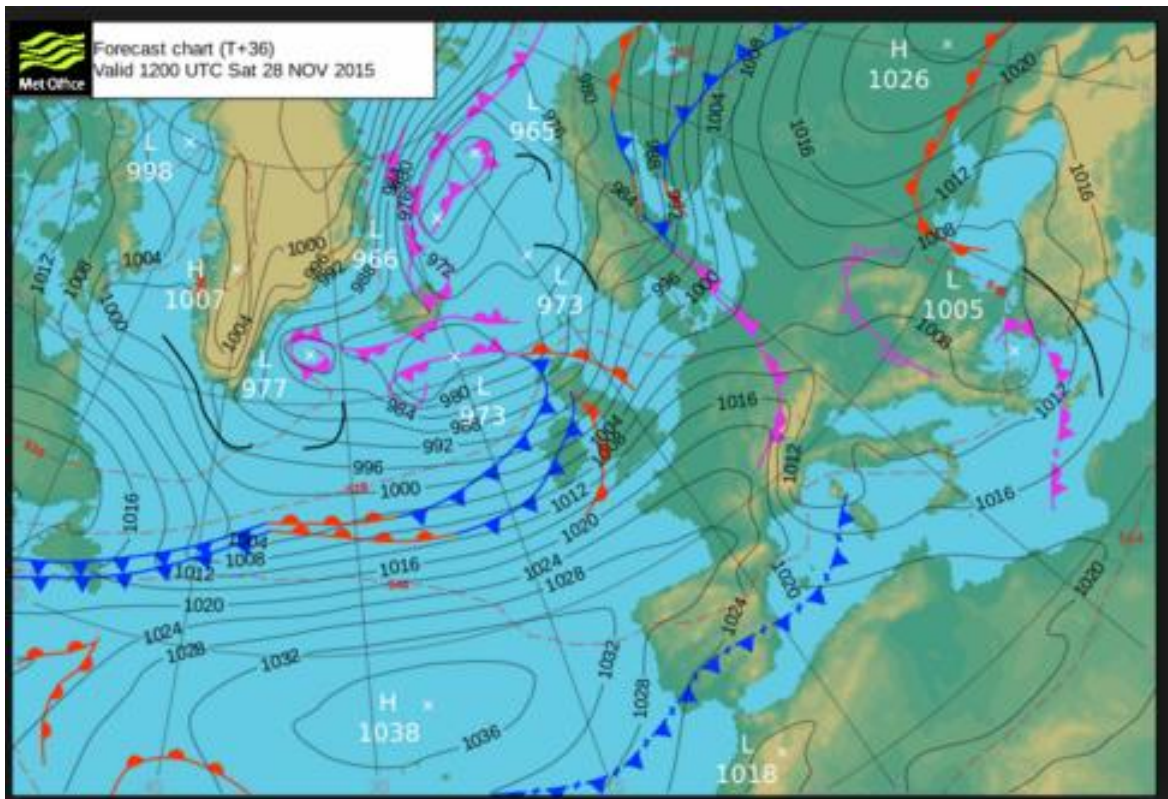

INSERT

Figure 1. Synoptic chart showing the formation of Storm Desmond

Figure 2. Brunton Park, Home of Carlisle Football Club

Brunton Park, Home of Carlisle Football Club (shown in Figure 2.)

Figure 3. 1:50 000 OS Map Extract of Carlisle