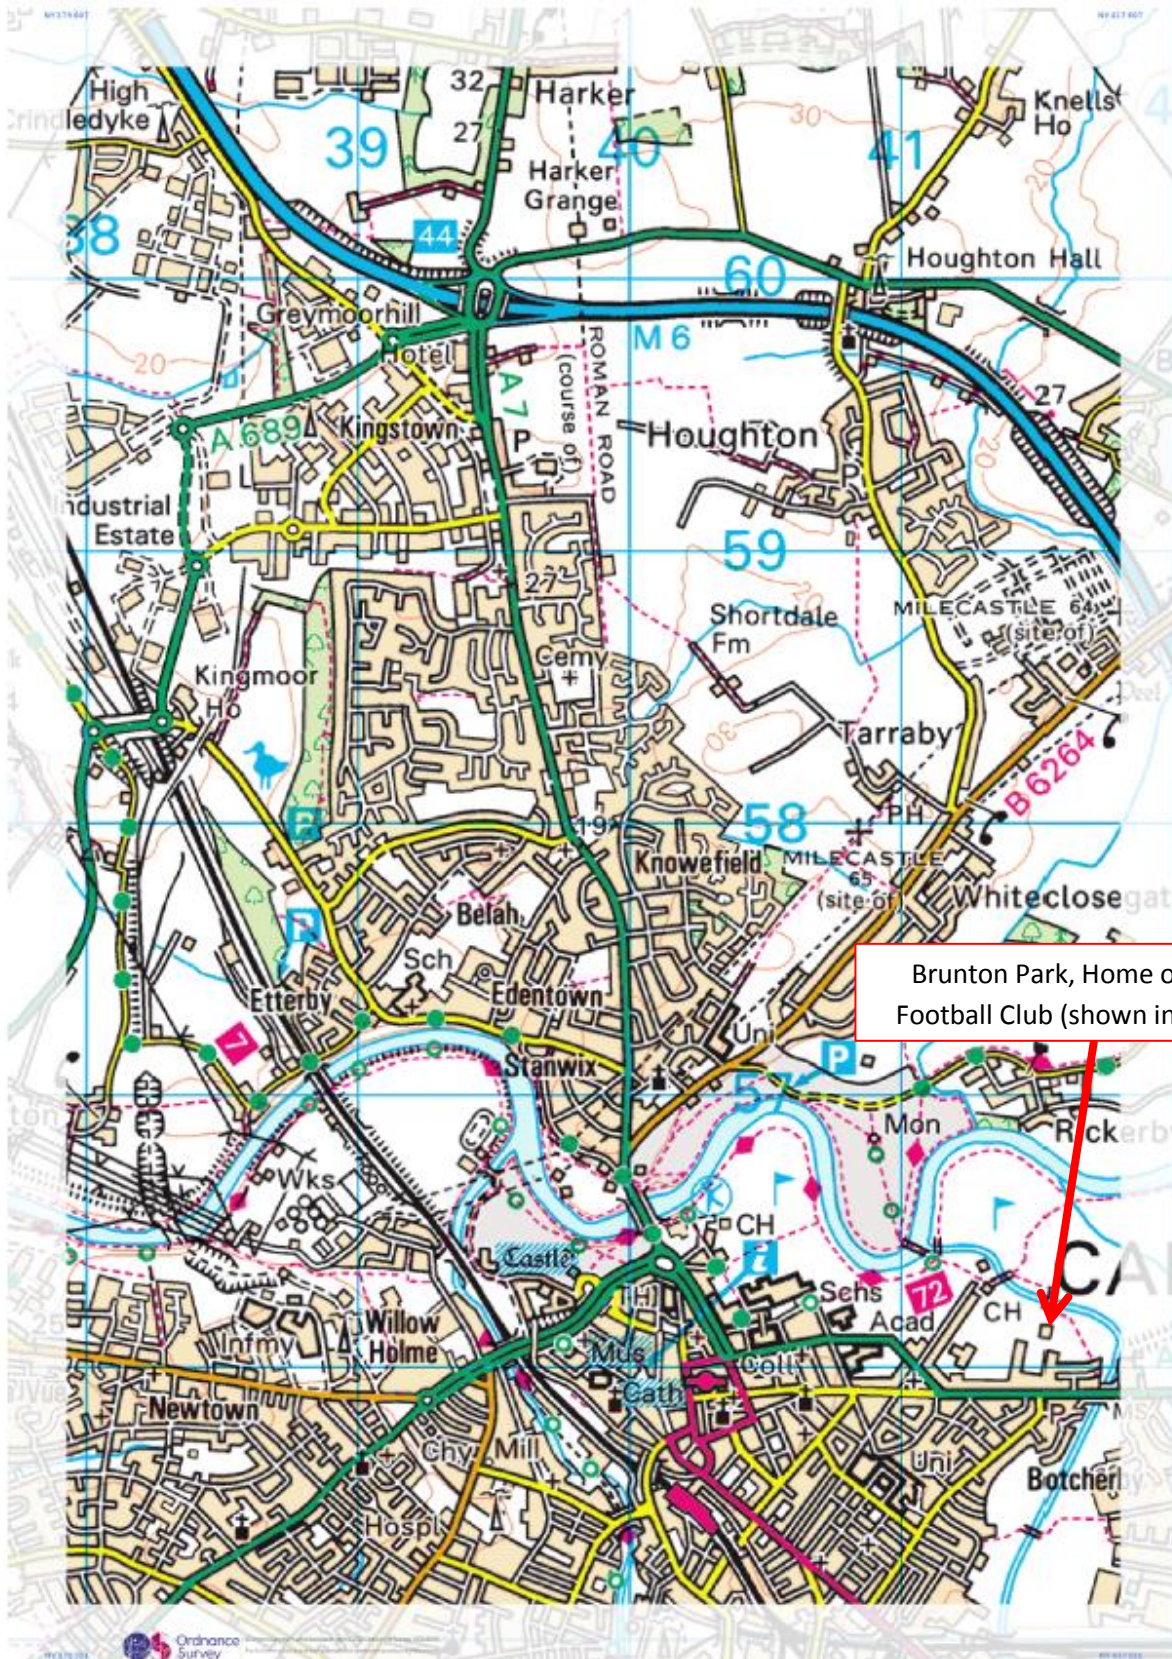

INSERT

Figure 1. Synoptic chart showing the formation of Storm Desmond

Figure 2. Brunton Park, Home of Carlisle Football Club

Brunton Park, Home of Carlisle Football Club (shown in Figure 2.)

Figure 3. 1:50 000 OS Map Extract of Carlisle